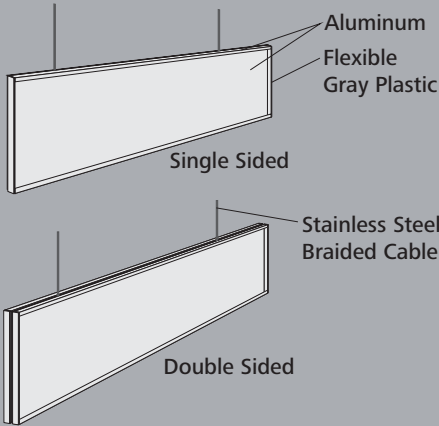

Vertex Series

Suspended & Wall Mounted Sign System

VERTEX SERIES

The Vertex Series is a simple ceiling suspended or wall mounted sign system. It is designed to be lighter and easier to update than other systems of its kind.

Vertex Series can accept a range of insert panels, thus offering you more choice with your design and graphic options.

The aluminum frame is designed to accept a variety of sheet materials that can be changed over, if and when desired.

The flexible End Caps make it simple to slide the sheet material in and out of the frame.

Slide your selected panel material into the frame/channel with completed graphics.

FINISHES

- Frame - Standard finish is clear anodized aluminum.
- End Caps - Gray (Flexible Plastic)
- Painting - Both the frame and the End Caps can be painted if required.

SIZES

Vertex Series is available in the following sizes:

Channel Height Options:

- 3 1/2", 4", 5", 6", 7"

Channel Width Options:

- 17", 20", 22", 25", 30", 35", 43", 51", 60".
- Multiple Inserts - just add as many channel sections as you require.