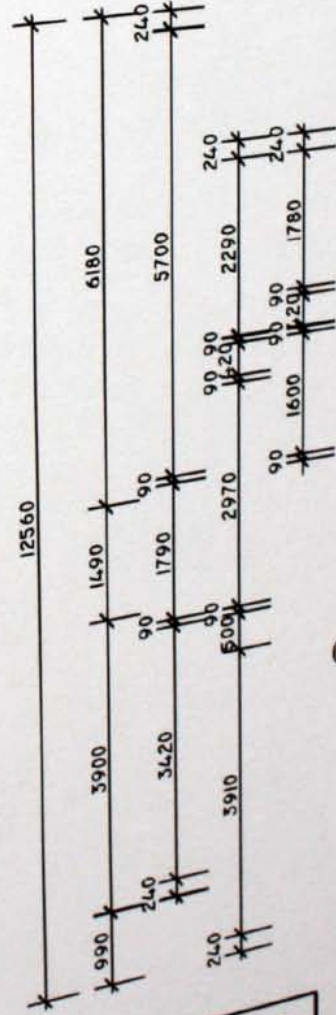

Paper Hanger Series

GROUND FLOOR PLAN

SCALE 1:100

Residence	173.82 sqm
Garage/Store	41.71 sqm
Porch	1.19 sqm
Verandah	3.34 sqm
Outside Liv.	17.85 sqm

FLOOR PLAN LEGEND:
EXHAUST FAN
DUCTOR

PAPER HANGER SERIES

Based on the "gravity" principle, the Paper Hanger Series utilizes an exterior aluminum extrusion with internal rods that grip and hang paper for display purposes.

The Paper Hanger Series is ideal for notes, messages, architectural plans, displays, posters or boardroom presentations.

It can be installed using double stick foam tape directly to a wall, cubicle screen or any other flat surface.

Choose your required length. Systech will cut it to size.

The maximum length is 74"
The Smallest Size is 4"

To Remove Paper:

Slide the paper out sideways or lift up towards you to release

SIZES

The Paper Hanger Series is available in lengths up to 74" and can be cut to any size. Longer lengths can be achieved by removing the End Caps and butt-joining 2 or more lengths together.