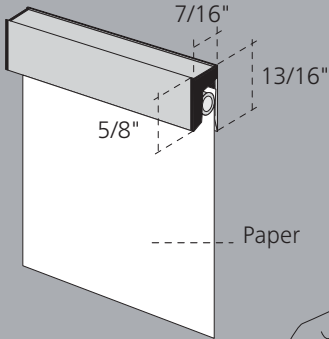

Paper Hanger Series

GROUND FLOOR PLAN

SCALE 1:100

Residence	173.82 sqm
Garage/Store	41.71 sqm
Porch	1.19 sqm
Verandah	3.34 sqm
Outside Liv.	17.85 sqm

FLOOR PLAN LEGEND:
EXHAUST FAN
DUCTOR

PAPER HANGER SERIES

Based on the "gravity" principle, the Paper Hanger Series utilizes an exterior aluminum extrusion with internal rods that grip and hang paper for display purposes.

The Paper Hanger Series is ideal for notes, messages, architectural plans, displays, posters or boardroom presentations.

It can be installed using double stick foam tape directly to a wall, cubicle screen or any other flat surface.

Choose your required length. Systech will cut it to size.

The maximum length is 74"
The Smallest Size is 4"