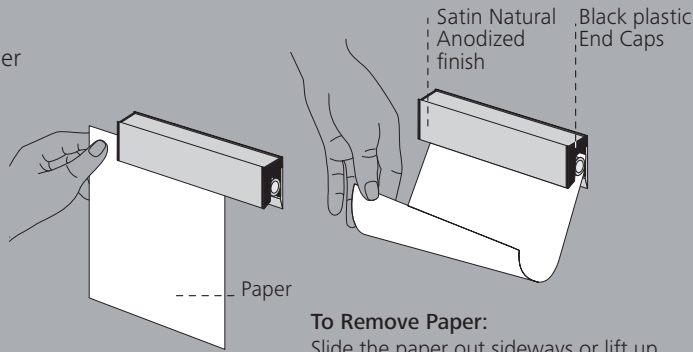

It can be installed using double stick foam tape directly to a wall, cubicle screen or any other flat surface.

Choose your required length. Systech will cut it to size.

The maximum length is 74"
The Smallest Size is 4"

Registered Design

HOW TO OPERATE

Paper is easily inserted behind the Paper Hanger's aluminum rods and is gripped in place through gravity and the grooved surface within the extrusion.

To remove, take the bottom of the paper and lift it up and away from the wall or substrate.

Alternatively, slide the paper out sideways to the left or the right.

It is designed to accept a single piece of paper. However, you can sit sheets of paper side by side.

The Paper Hanger can also be used with the Architectural Modular Series sign system. The Paper Hangers 13/16" high extrusion allows for it to be simply attached to the AM Series 13/16" high Insert with the use of double stick tape.