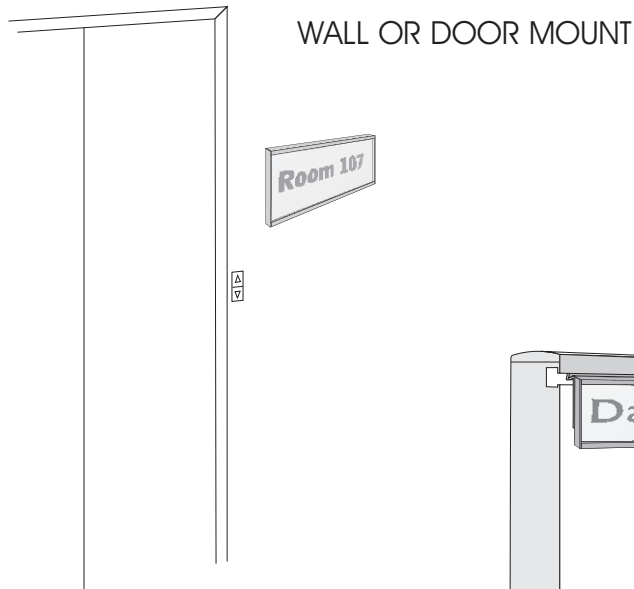

# MOUNTING OPTIONS

## Modular Window Signs

- There are a range of installation and mounting options for the Modular Window Sign Series. The mounting option will be limited in some cases by the size of the Modular Window Sign.
- Please contact Systech for more detailed information.