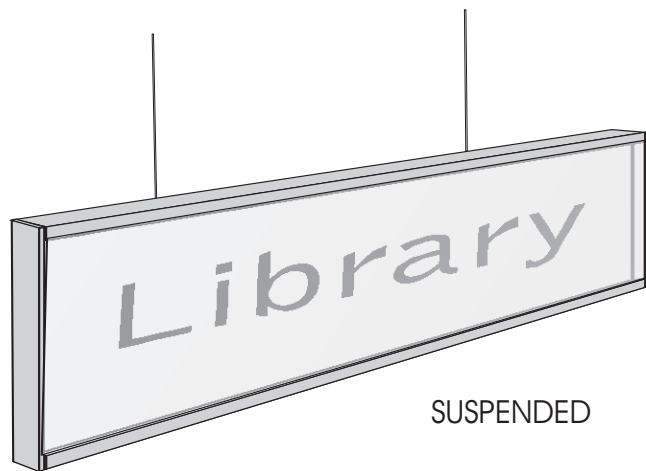

# MOUNTING OPTIONS

## Modular Window Signs

- There are a range of installation and mounting options for the Modular Window Sign Series. The mounting option will be limited in some cases by the size of the Modular Window Sign.
- Please contact Systech for more detailed information.