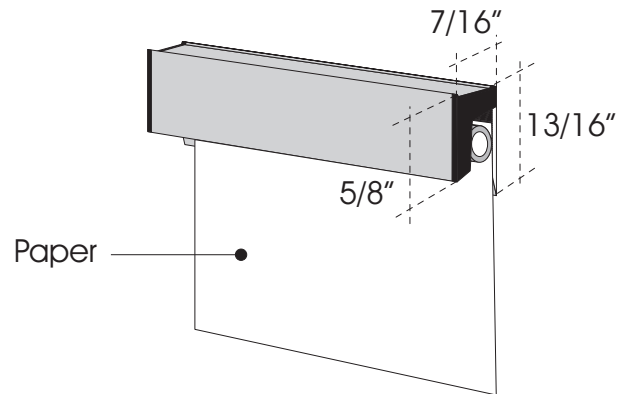

PAPER HANGER SERIES

Size Chart

SIZE CODE	LENGTH
A	2 1/16
B	4 1/8
C	6 3/16
D	8 1/4
E	10 5/16
F	12 3/8
G	14 7/16
H	16 1/2
I	18 9/16
K	20 5/8
L	22 11/16
M	24 3/4
N	26 13/16
O	28 7/8
P	30 15/16
Q	33
R	35 1/16
S	37 3/16
T	39 1/4
U	41 5/16
V	43 3/8
W	45 1/2
X	47 9/16
Y	49 5/8
Z	51 11/16
AA	53 6/8
BB	55 13/16
CC	57 7/8
DD	59 15/16
EE	61
FF	63 1/16
GG	65 1/8
HH	67 3/16
II	69 1/4
KK	71 5/16
LL	73 3/8

SIZES

- Minimum Length is 4"
- Maximum Length available is 74"
- The Paper hanger can be cut to any size.
- If you require longer lengths, the units can be butt joined without End Caps.
- End Caps must be used on outer ends of Paper Hanger for the system to function.