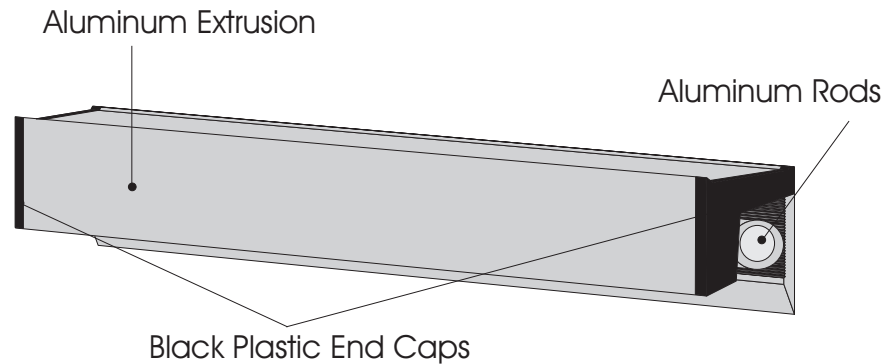

SIZES

- Minimum Length is 4"
- Maximum Length available is 74"
- The Paper hanger can be cut to any size.
- If you require longer lengths, the units can be butt joined without End Caps.
- End Caps must be used on outer ends of Paper Hanger for the system to function.