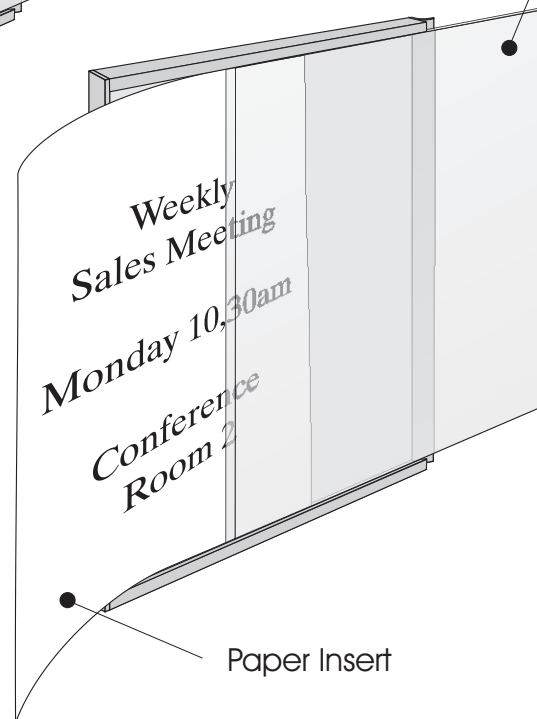

Simply slide the acrylic to one side, remove the paper, replace it with a new piece of paper, then slide the acrylic back into place. The flexible End Cap will close, securing the contents.

Non-Glare Acrylic

It is easy to remove and replace the paper insert.

When finished, simply slide the acrylic closed. The End Caps will close, securing the contents.